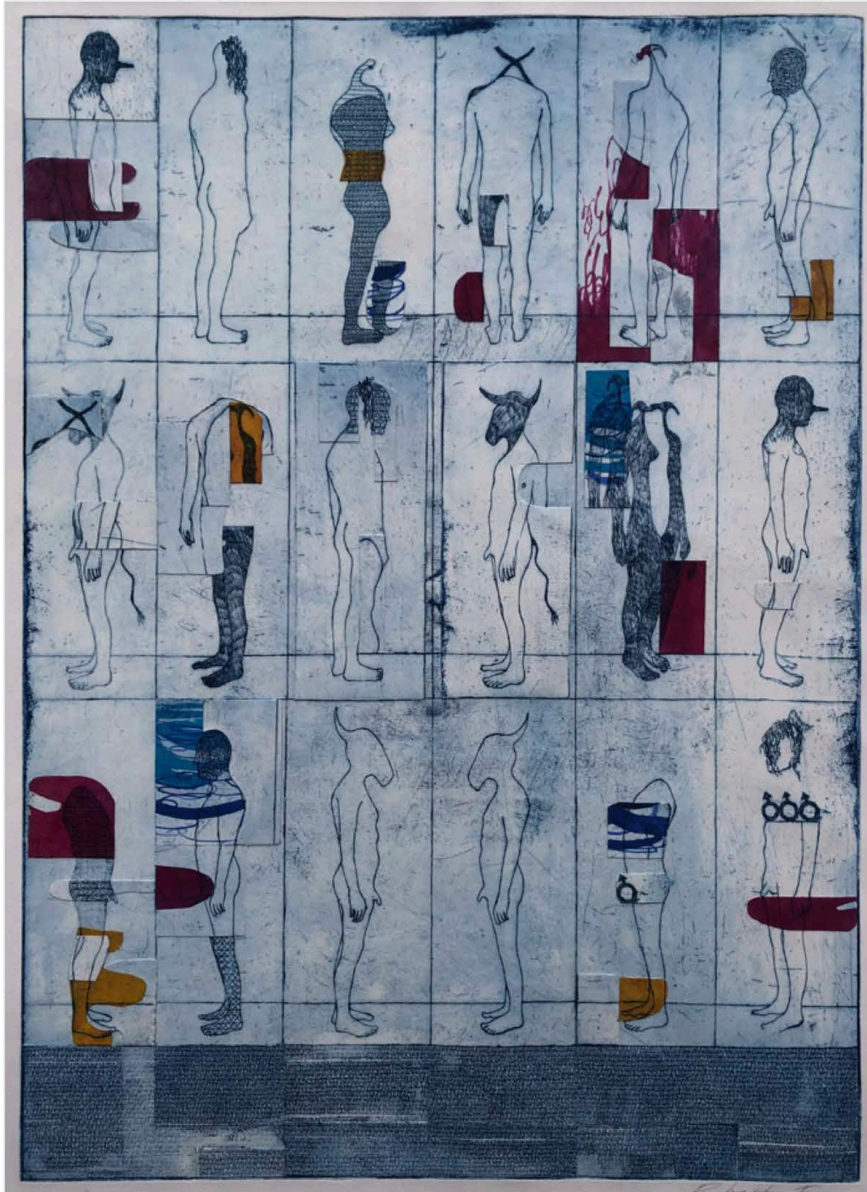

Remapped

Mutually Vulnerable by Robert Fry

75"x63"; mixed media on canvas; 2022. Courtesy of the artist and Arusha Gallery, Edinburgh.

[COLLAGE ON VIEW](#)

Robert Fry: Remapped

at Arusha Gallery in Edinburgh, Scotland, United Kingdom

27 January-5 March 2023

"Remapped" is a new body of work by Robert Fry. Fry's paintings and etchings confront

This
Week at
Kolaj Magazine

[CURRENT](#) | [SIGN-UP](#)

[PURCHASE](#) | [READ MORE](#)

[SUBSCRIBE TO KOLAJ](#)

COLLAGE ON VIEW

Robert Fry: Remapped

at Arusha Gallery in Edinburgh, Scotland, United Kingdom

27 January-5 March 2023

“Remapped” is a new body of work by Robert Fry. Fry’s paintings and etchings confront viewers with an engaging exploration of the human form that asks profound questions about people’s physical presence in the universe and the psychological, emotional and spiritual engagement we have with the world through our bodies.

With a deep sense of civilisations past, from the prehistoric to the ancient Egyptian, Medieval and Renaissance to the Enlightenment and beyond, Fry navigates a complex visual language that bridges the figurative and the abstract in a way that is evocative of body and mind, matter and spirit, life and death. Fry's search for universal truths leads into dark territory, into our subconscious minds and neuroses, our deepest fears, anxieties and insecurities. Both sacred and profane, Fry's work masterfully employs colour, mark, line, shape and form to bring us face to face with our inner and outer selves, with our humanity and, ultimately, with our own mortality.